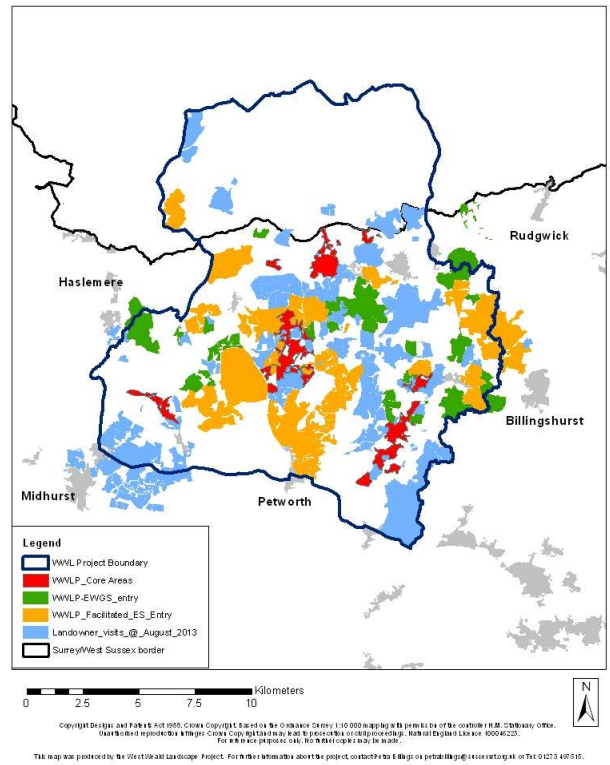

**Landowner Engagement in the West Weald
2009 - 2013**

**Figure 1: Landowner Engagement in the West Weald,
2009 -13**

**WWLP-Facilitated Grant Scheme Entry
2009 - 2013**

**Figure 2: WWLP-facilitated Scheme Entry
2009 - 13**

Figure 3: Case Studies in the West Weald